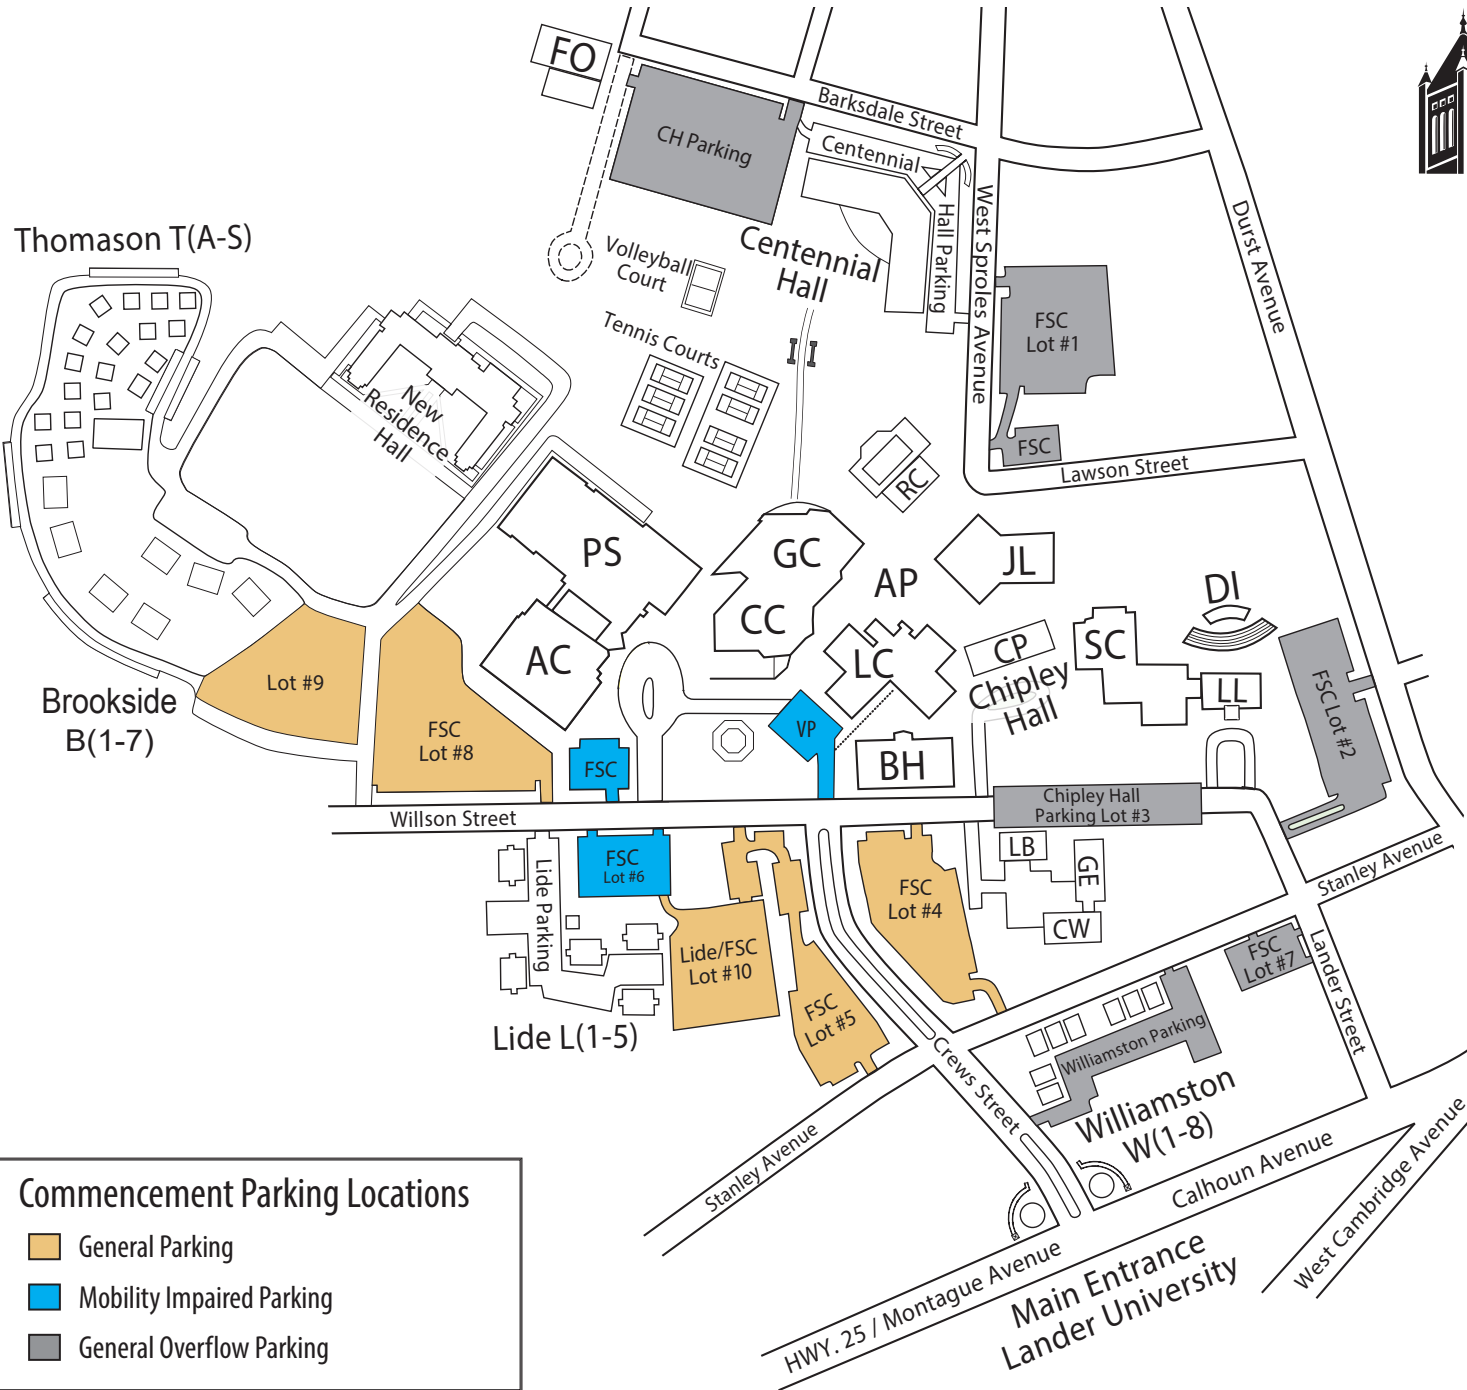

LANDER UNIVERSITY

Commencement Parking Locations

- General Parking
- Mobility Impaired Parking
- General Overflow Parking

ADMINISTRATIVE BUILDINGS

Art Studio.....	LB
Barratt Hall.....	BH
Carnell Learning Center.....	LC
Grier Student Center.....	GC
Jackson Library.....	JL
Josephine B. Abney Cultural Center.....	CC
Laura Lander Hall.....	LL
Science Building.....	SC

ATHLETICS FACILITIES

Athletics Center/Horne Arena.....	AC
Chandler PEES Center.....	PS
Spores Recreation Center.....	RC

CAMPUS SERVICES

Academic Success Center.....	GE
Admissions Office.....	A
Alumni Affairs & Lander Foundation.....	AF
Facilities Operation.....	FO
Student Health Services.....	CW
University Police.....	PD

OUTDOOR FACILITIES

Amphitheatre.....	DI
Moran Assembly Plaza.....	AP

STUDENT HOUSING

Brookside.....	B(1-7)
Centennial Hall.....	CH
ChIPLEY Hall.....	CP
Lide.....	L(1-5)
New Residence Hall.....	
Thomason.....	T(A-S)
Williamston.....	W(1-8)

PARKING AREAS

Faculty, Staff, Commuter.....	FSC
Visitors'.....	VP