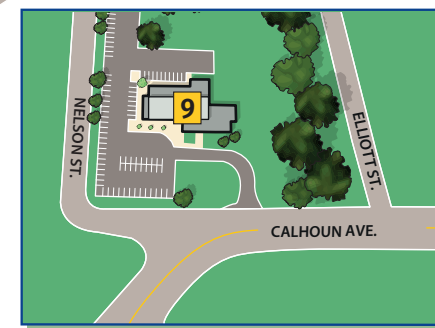

PARKING AREAS

- Faculty, Staff, Commuter
- Commuter Gravel Lot
- Visitor Parking
- Faculty/Staff/Reserve

STUDENT HOUSING

27. Bearcat Village _____ BV (A-M)
28. Brookside _____ B (1-7)
29. Centennial Hall _____ CH
30. Chipley Hall _____ CP
31. Lide _____ L (1-5)
32. McGhee Court _____ MC (1-8)
33. New Residence Hall _____ NRH
34. Thomason _____ T (A-S)
35. University Place _____ UP (1-6)
36. Williamston _____ W (1-8)

For more maps and information visit Lander.edu/campus-maps or scan the QR code.

Lander Equestrian Center
(2611 Hwy. 72-221 East)

Nursing Skills Simulation Center
(806 Calhoun Ave.)

Alumni Association & Lander Foundation
(The Greenwood Building, 104 Maxwell Ave., 6th Floor)
Lander Uptown Building (323 Main St.)