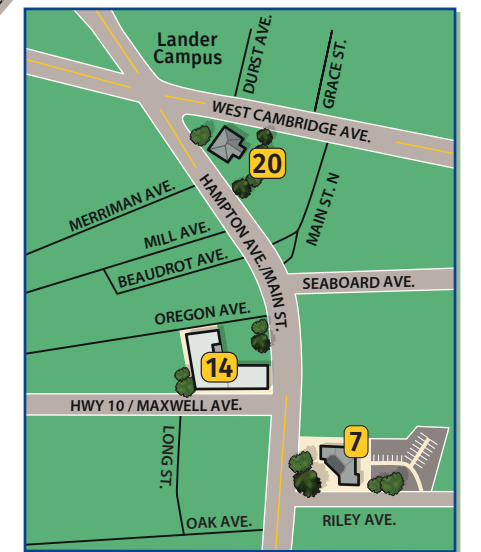

CAMPUS MAP
320 Stanley Ave.
Greenwood, SC 29649

ADMINISTRATIVE BUILDINGS

1. Art Studio
2. Barratt Hall
3. Carnell Learning Center
4. Grier Student Center
5. Jackson Library
6. Abney Cultural Center
7. Lander Uptown Building
8. Laura Lander Hall
9. Nursing Skills Sim. Center
10. Science Building

ATHLETICS FACILITIES

21. Athletics Center/Horne Arena
22. Chandler PEES Center
23. Jeff May Sports Complex

OUTDOOR FACILITIES

24. Outdoor Pool and Recreation
25. McFerrin Amphitheatre
26. Moran Assembly Plaza

PARKING AREAS

- Faculty, Staff, Commuter
- Commuter Gravel Lot
- Visitor Parking
- Faculty/Staff/Reserve

STUDENT HOUSING

27. Bearcat Village _____ BV (A-M)
28. Brookside _____ B (1-7)
29. Centennial Hall _____ CH
30. Chipley Hall _____ CP
31. Lide _____ L (1-5)
32. McGhee Court _____ MC (1-8)
33. New Residence Hall _____ NRH
34. Thomason _____ T (A-S)
35. University Place _____ UP (1-6)
36. Williamston _____ W (1-8)

For more maps and information visit Lander.edu/campus-maps or scan the QR code.

Lander Equestrian Center
(2611 Hwy. 72-221 East)

Nursing Skills Simulation Center
(806 Calhoun Ave.)

Alumni Association & Lander Foundation
(The Greenwood Building, 104 Maxwell Ave., 6th Floor)
Lander Uptown Building (323 Main St.)